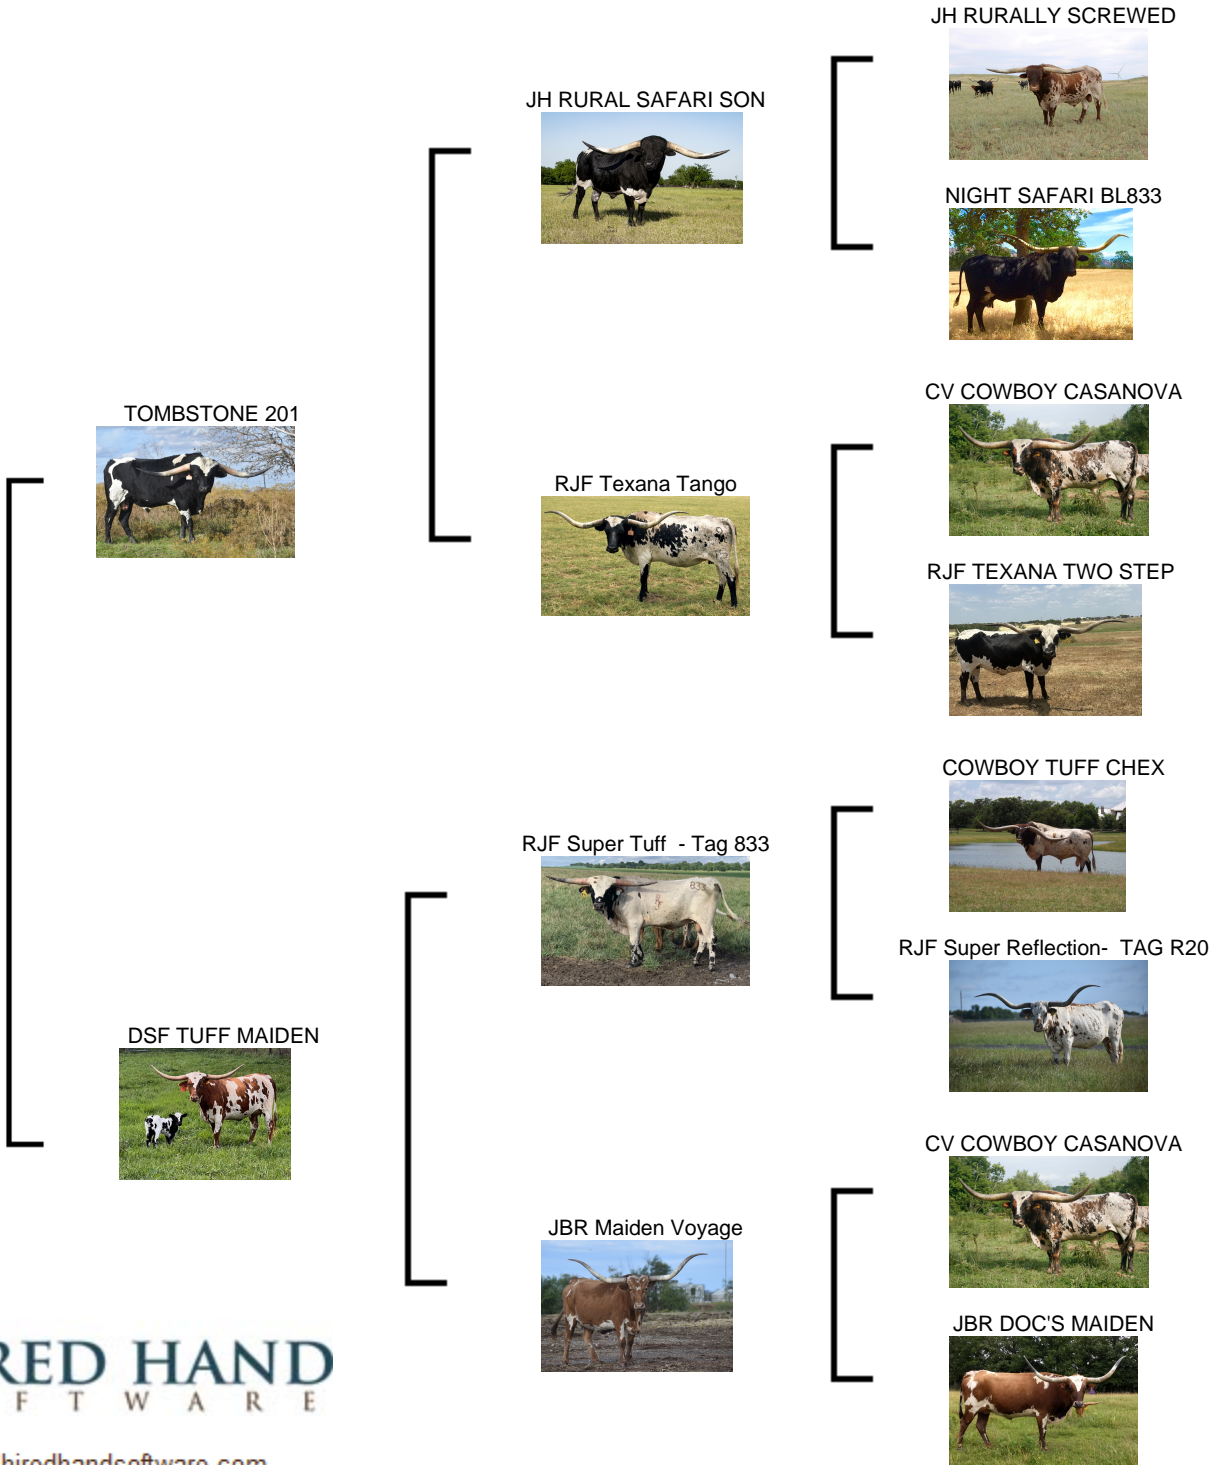

-D Stock Farm
MEADVILLE MO

DSF Tuff Maiden Calf

Date of Birth: 09/10/2023

Courtesy of Dinsmore Stock Farm

DSF Tuff Maiden Calf

<http://www.hiredhandsoftware.com>