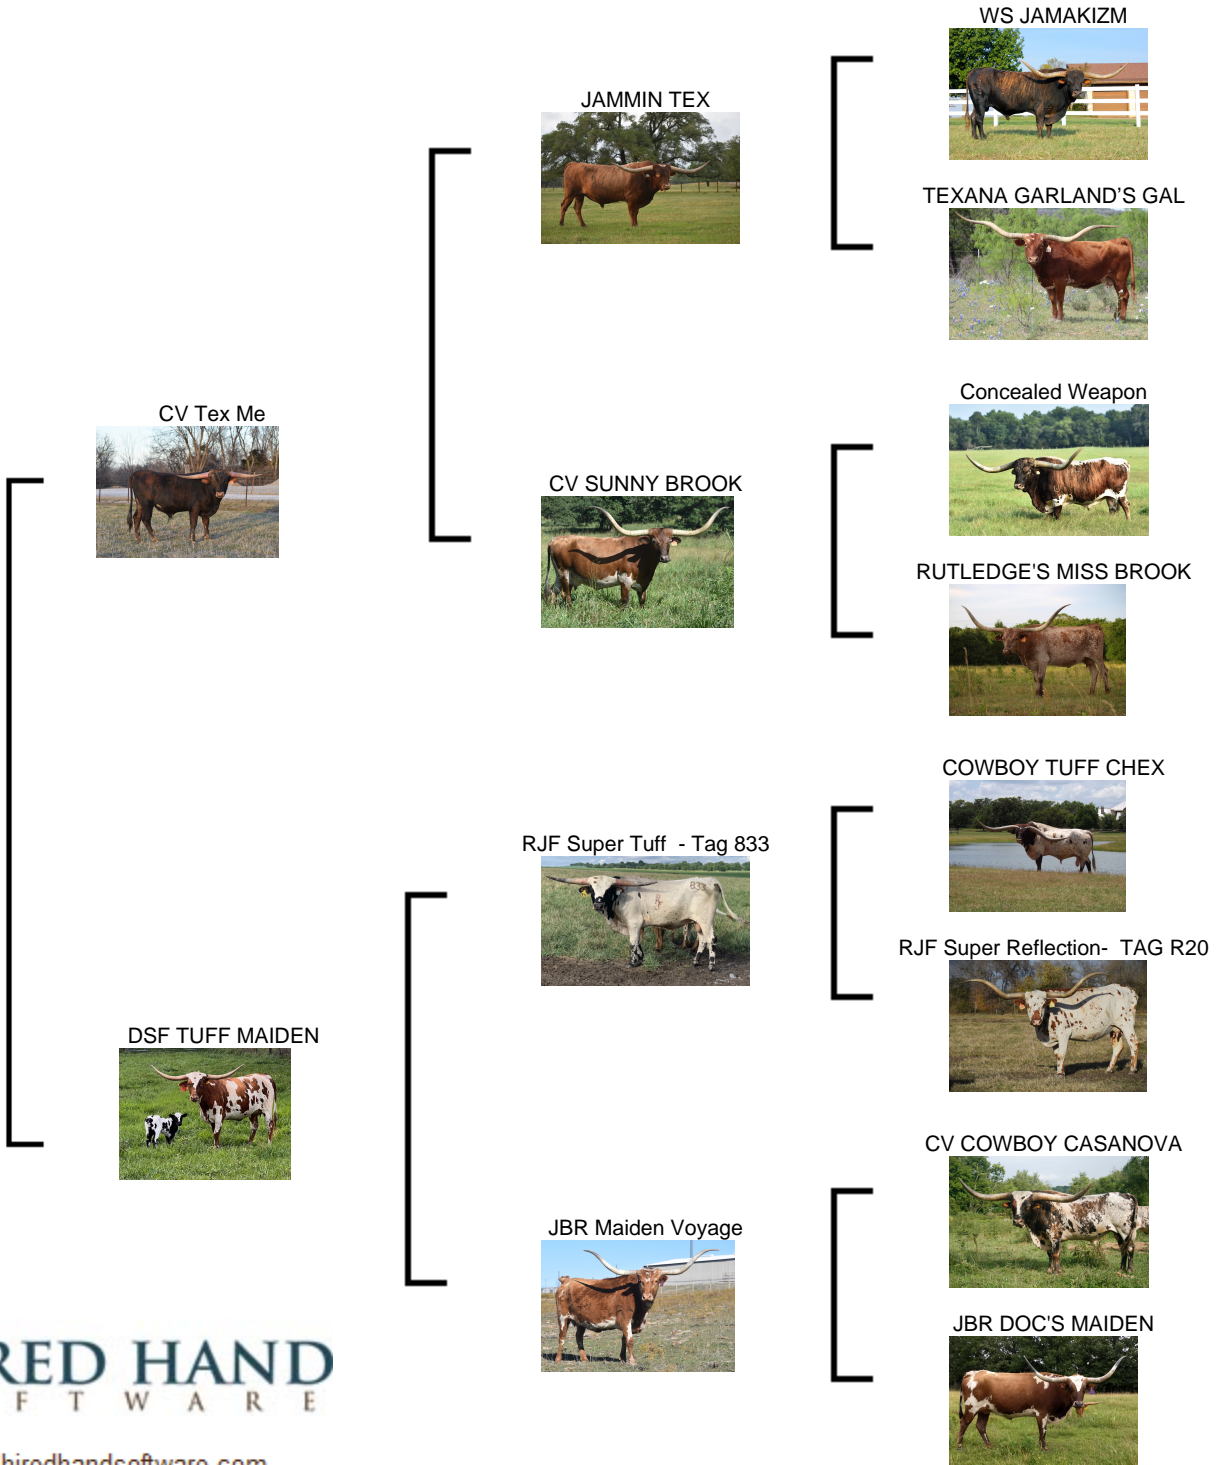

-D Stock Farm
MEADVILLE MO

DSF Tuff Maiden Heifer

Date of Birth: 09/15/2023

Courtesy of Dinsmore Stock Farm

DSF Tuff Maiden Heifer

<http://www.hiredhandsoftware.com>