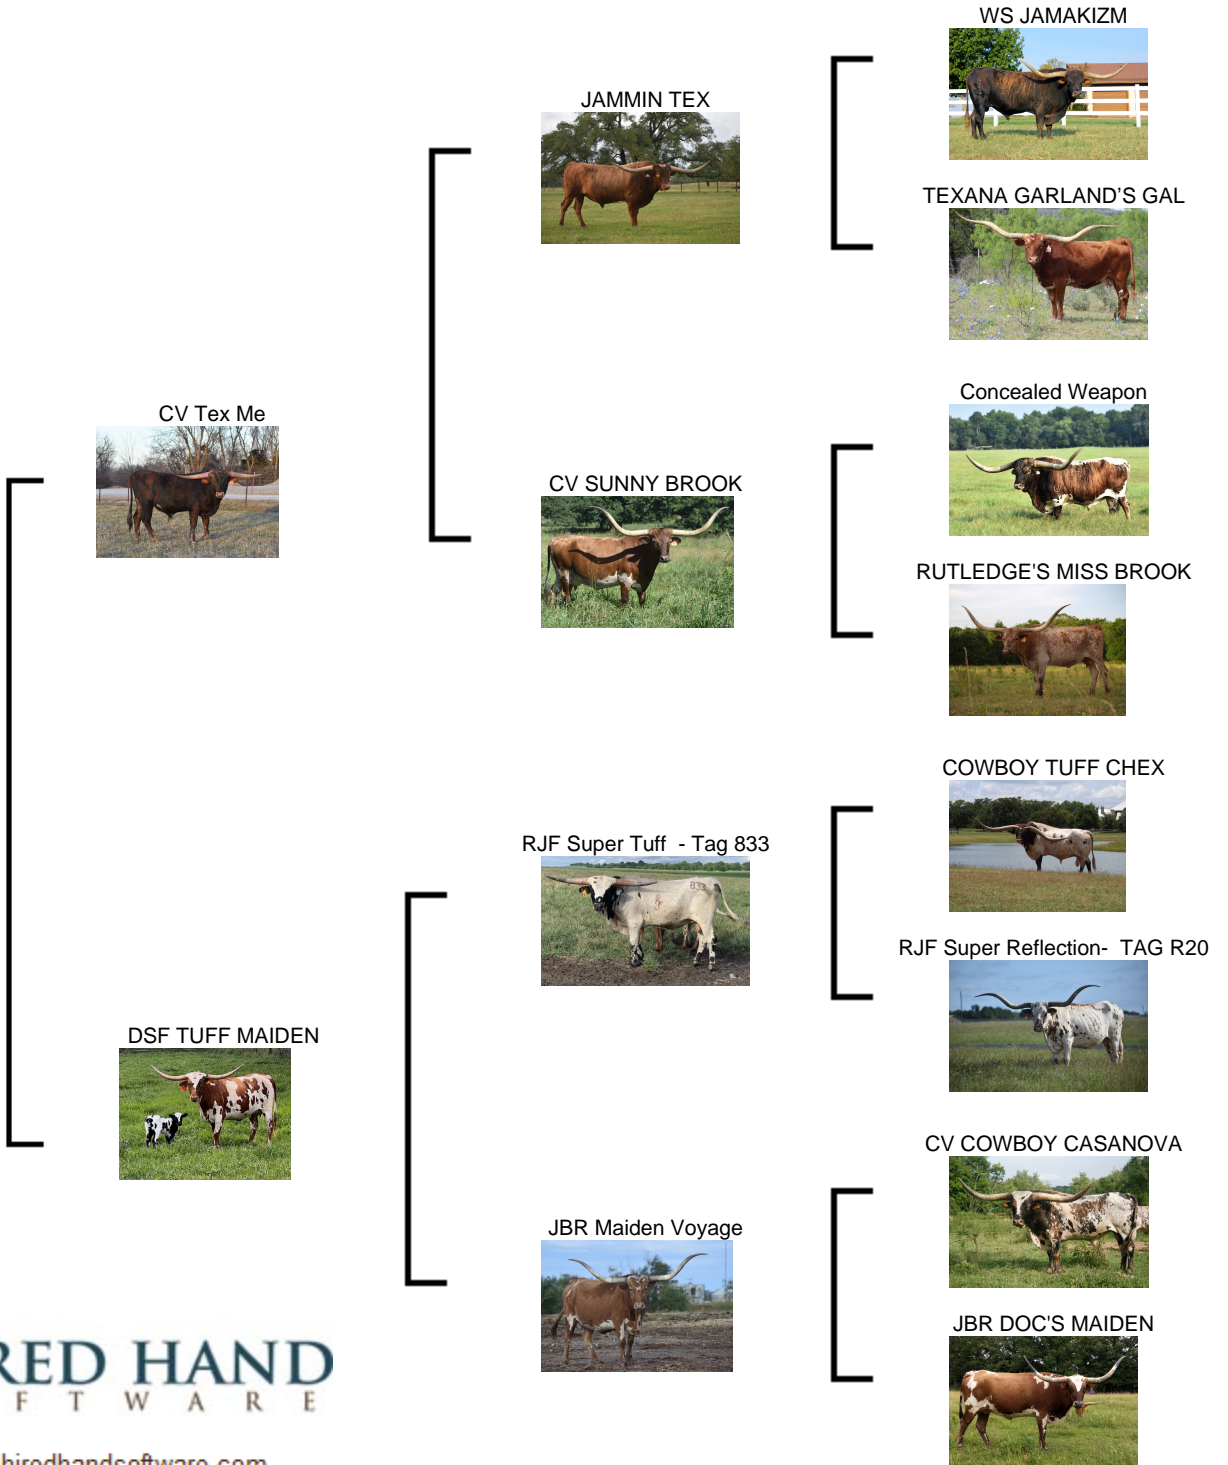

-D Stock Farm
MEADVILLE MO

DSF Tuff Maiden Heifer

Date of Birth: 09/15/2023

Courtesy of Dinsmore Stock Farm

DSF Tuff Maiden Heifer

<http://www.hiredhandsoftware.com>